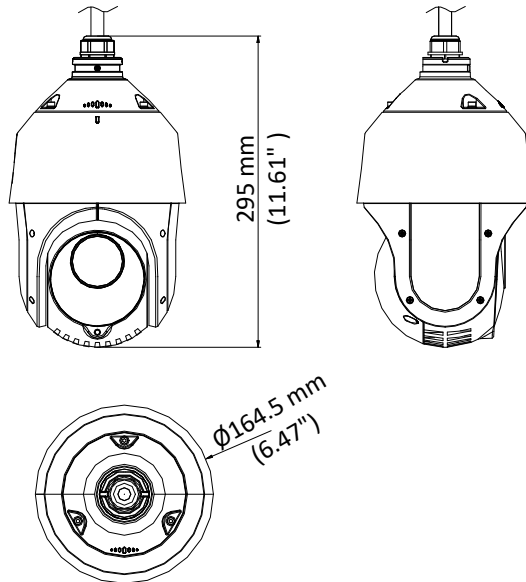

Order Model

DS-2AE4225TI-D(C)

Dimensions